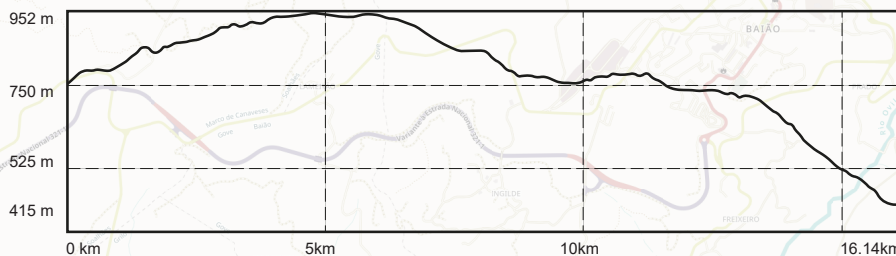

26/27
ABRIL
2024

RALITERRAS[®] D'ABOBOREIRA

AMARANTE / BAIÃO / MARCO DE CANAVESES

PROVA ESPECIAL DE CLASSIFICAÇÃO
SPECIAL STAGE

6/7 - ABOBOREIRA

27 ABR
27 APR

15:25 - 18:10 | 16.14km

SS Special Stage		Tactical Operational Command Vehicle	
Road Section		Medical Intervention Car	
Rece Route		Normal Ambulance	
Alternative Route		Fire Fighting Vehicle	
Radio Point		Extrication Vehicle	
Road Book Box		Towing	
Time Control		Fire Fighting Operator	
SS Start			
SS Flying Finish			
STOP			

0km 0.4km 0.8km 1.6km