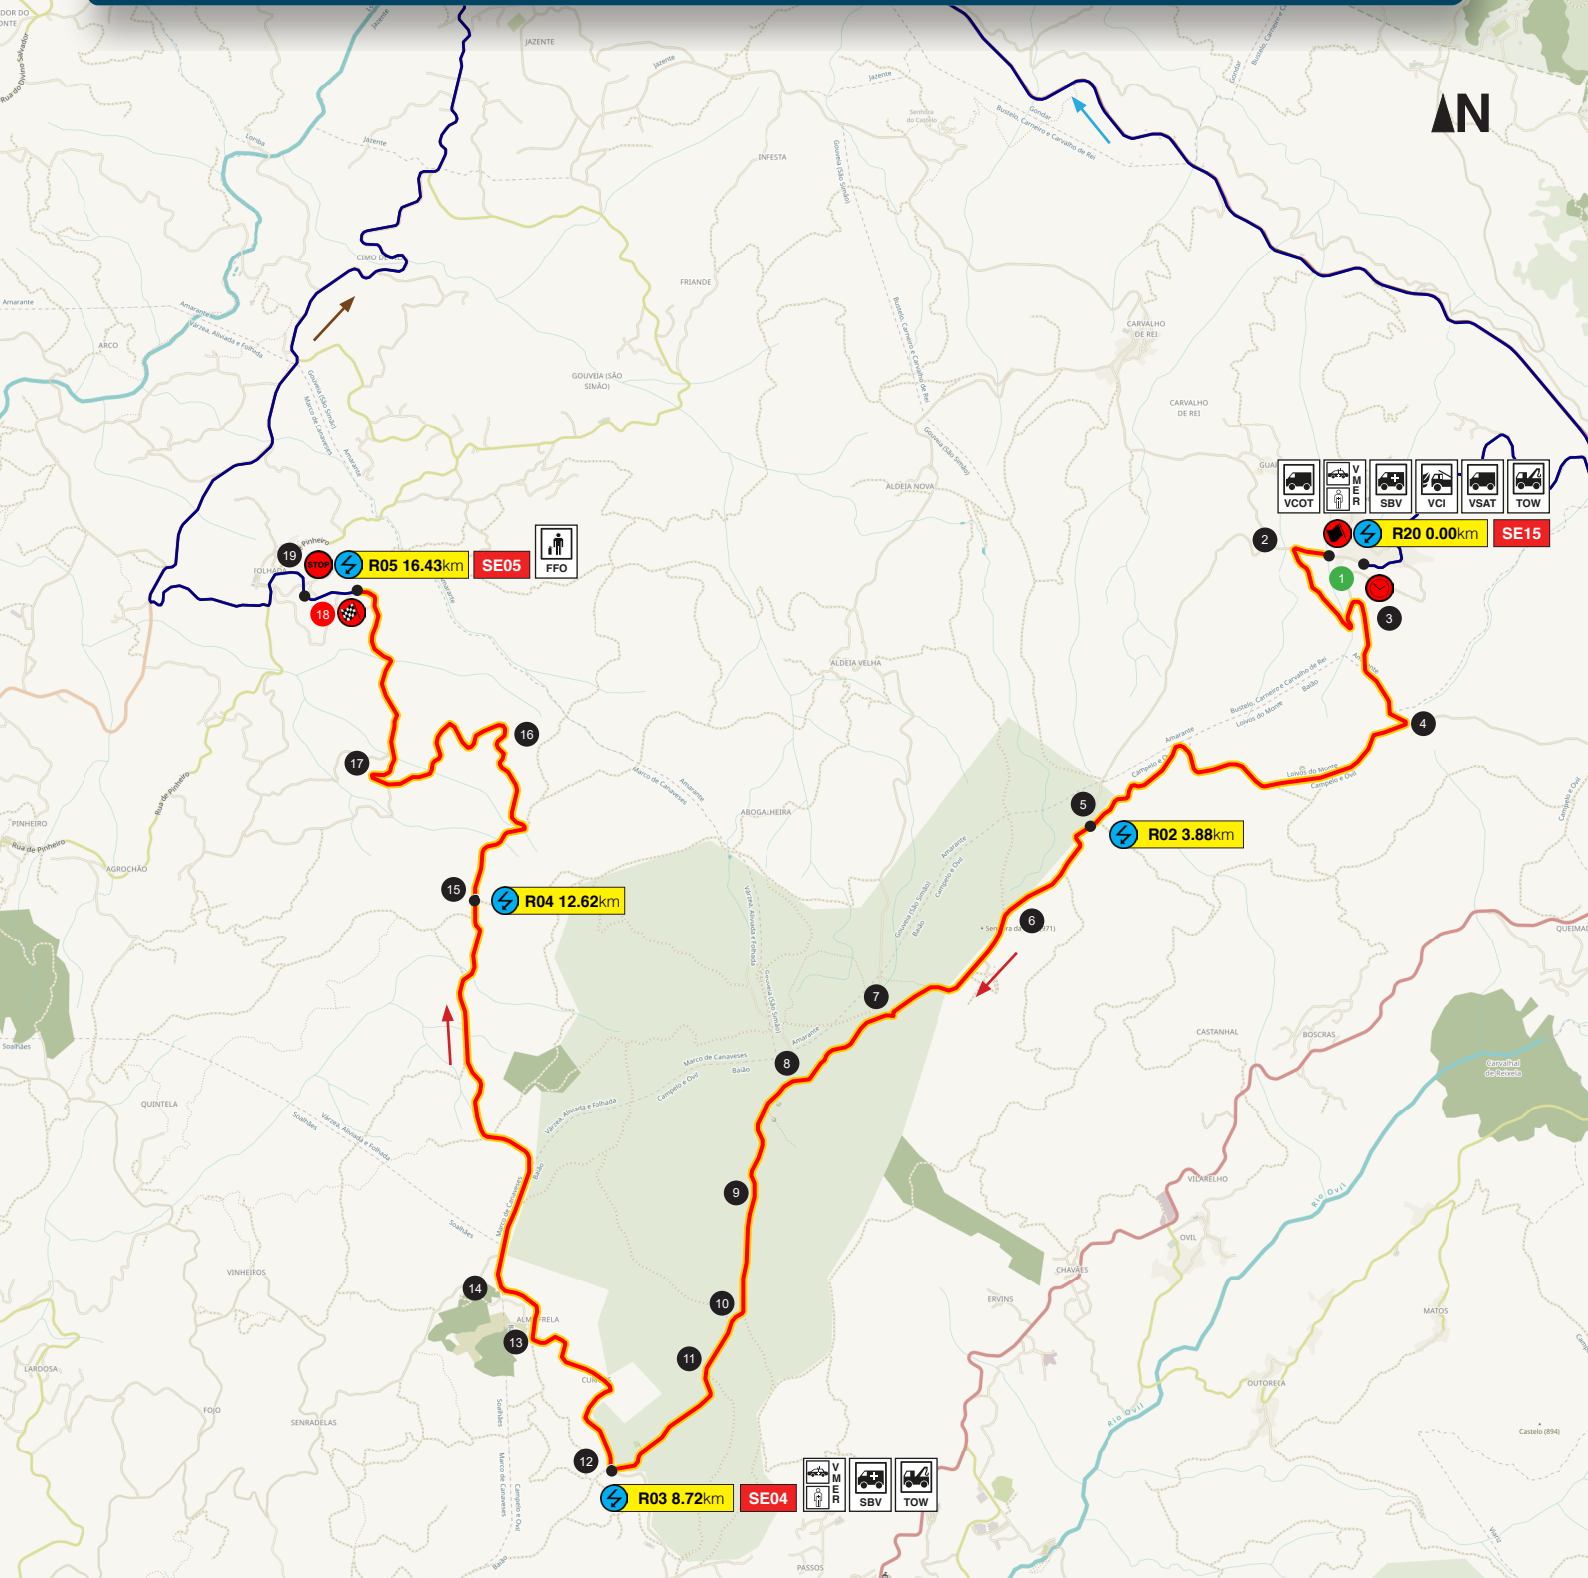

26/27
ABRIL
2024

RALITERRAS[®] D'ABOBOREIRA

AMARANTE / BAIÃO / MARCO DE CANAVESES

PROVA ESPECIAL DE CLASSIFICAÇÃO
SPECIAL STAGE

6/7 - ABOBOREIRA

27 ABR
27 APR

15:25 - 18:10 | 16.14km

SS Special Stage		Tactical Operational Command Vehicle	
Road Section		Medical Intervention Car	
Rece Route		Normal Ambulance	
Alternative Route		Fire Fighting Vehicle	
Radio Point		Extrication Vehicle	
Road Book Box		Towing	
Time Control		Fire Fighting Operator	
SS Start			
SS Flying Finish			
STOP			

0km 0.4km 0.8km 1.6km